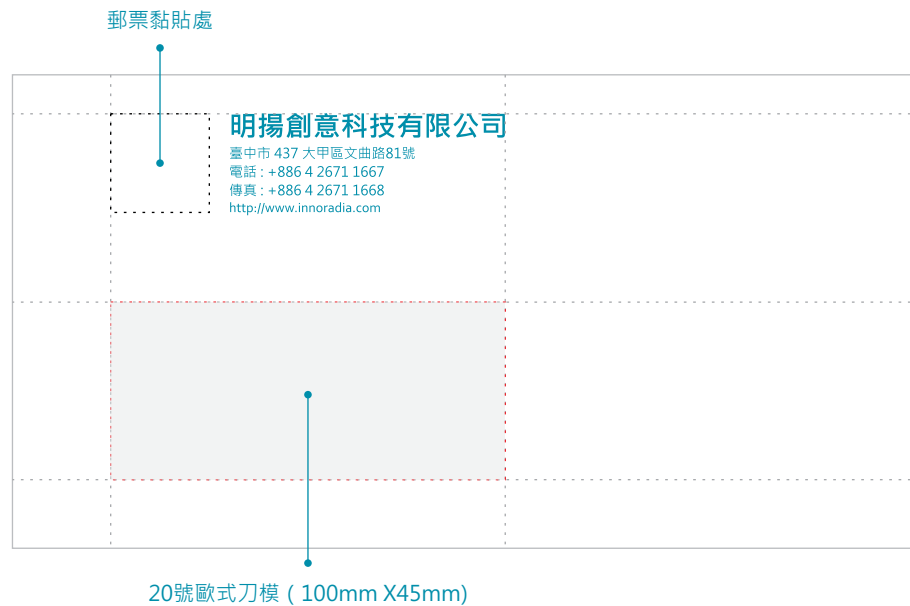

Regards,

Chih-Feng Li / Chief R&D
R&D Department
T: +886 930 008 778

We Know What You Care

Envelope

信封規格：120mm x 230mm
紙張材質：歐式100g道林紙

Mr. Ryan Lee / General Manager
INNOVADIA CO., Ltd.
No. 11, Winyang Road, Dajia District, 437